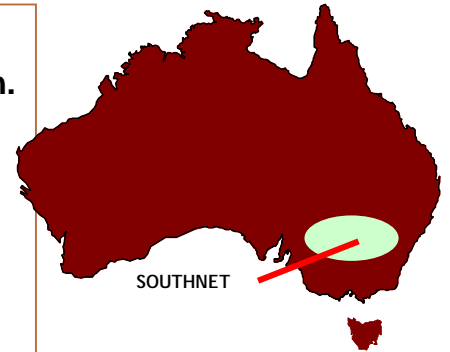

AUSTRALIAN BROCCOLI

Southnet Trade Australia is located in the Riverina region of NSW – the heart of Australia’s largest vegetable growing region. We export broccoli from Queensland and Victoria year round.

Heads are with stems of about 6cm. 30-32 heads per styrofoam box to 8kg net product. 4kg ice is added.

480 boxes fit in 20’ refrigerated seafreight container and 900 in 40’ refrigerated seafreight container from Melbourne port. We also frequently airfreight broccoli from both Sydney and Melbourne airports.

Volumes available at any time can be impacted by extreme climatic conditions.

SOUTHNET TRADE AUSTRALIA

72 Wade Avenue
Leeton NSW 2705 Australia

PO Box 288
Leeton NSW Australia

Phone: (61 2) 6953 6238

Fax: (61 2) 6953 8111

Email: southnet@bigpond.net.au

Website: www.southnettradeaust.com