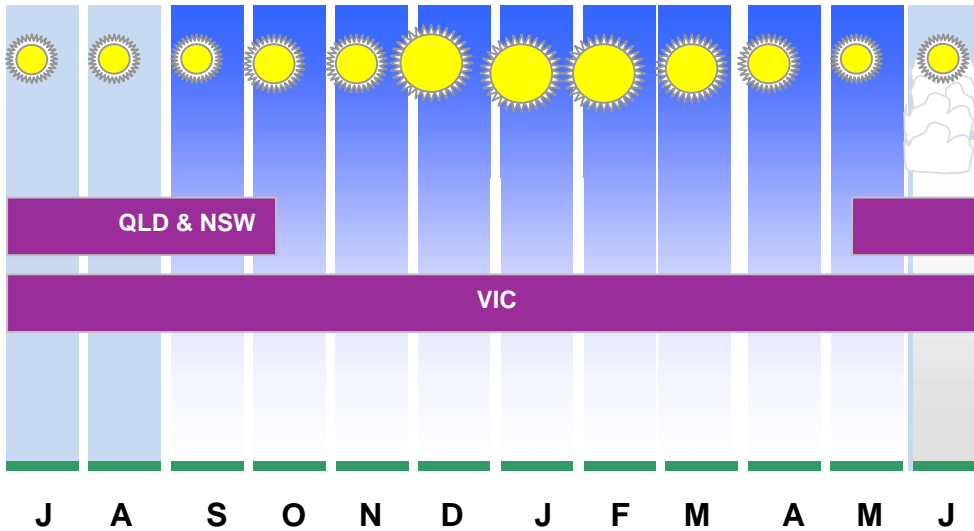

AUSTRALIAN BROCCOLI

Southnet Trade Australia is located in the Riverina region of NSW – the heart of Australia’s largest vegetable growing region. We export broccoli from Queensland and Victoria year round.

Heads are with stems of about 6cm. 30-32 heads per styrofoam box to 8kg net product. 4kg ice is added.

480 boxes fit in 20’ refrigerated seafreight container and 900 in 40’ refrigerated seafreight container from Melbourne port. We also frequently airfreight broccoli from both Sydney and Melbourne airports.

Volumes available at any time can be impacted by extreme climatic conditions.

SOUTHNET TRADE AUSTRALIA

72 Wade Avenue
Leeton NSW 2705 Australia

PO Box 288
Leeton NSW Australia

Phone: (61 2) 6953 6238

Fax: (61 2) 6953 8111

Email: southnet@bigpond.net.au

Website: www.southnettradeaust.com