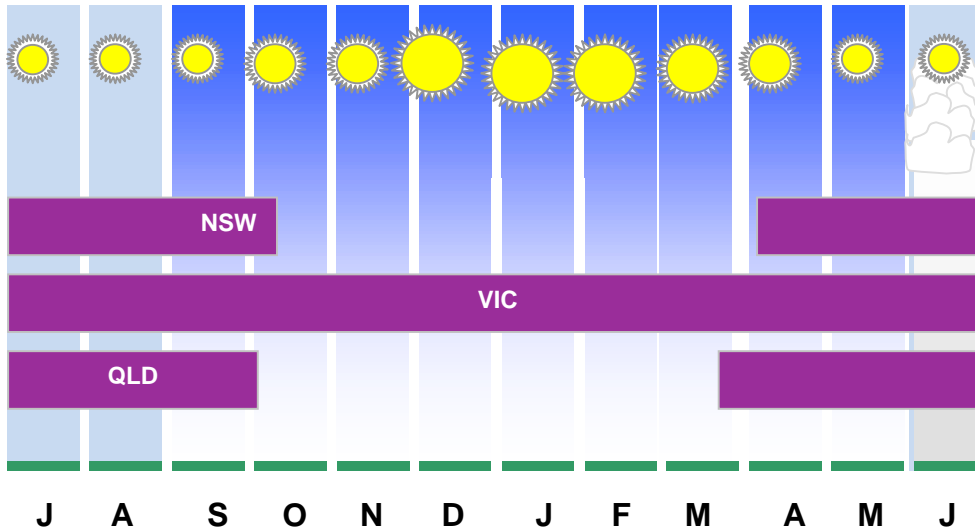

AUSTRALIAN LETTUCE

Southnet Trade Australia is located in the Riverina region of NSW – the heart of Australia’s largest vegetable growing region. We export iceberg lettuce from the Werribee district of Victoria where lettuce is grown year round, from Queensland and also from the Hay region of NSW - famous for the quality of lettuce grown in the Australian winter season.

Heads are cut tight to remove loose outer leaves. These are packed bare or tissue wrapped into export cartons that can be delivered either stacked on export pallets or loose stacked in container. Bagged heads in timber bins or other configurations can also be accommodated.

Airfreight is preferred freight option to most ports except to short transit sea freight destinations during the winter months.