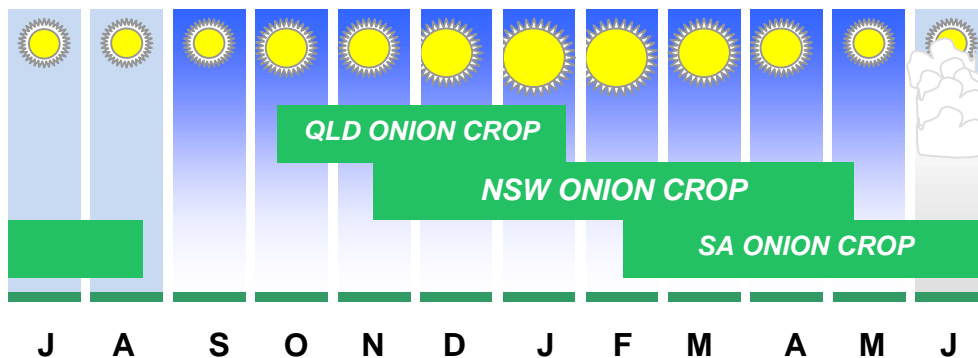

Southnet Trade Australia is the leading exporter of NSW onions. NSW onions fill a unique supply window between November and May.

Working with NSW Agriculture and leading onion producers Southnet has established production, grading and handling protocols to deliver the quality demanded by the most discerning markets.

Southnet onion farmers each have individual production over several thousands of tonnes. Onion types include mild, hard brown, red and white varieties.

Size gradings are Pickler (up to 35mm), Borderhouse (35-45mm), Jarrer (45-55mm), Small (55-70mm), Medium (70-80mm), Large (80-90mm) and Jumbo (above 90mm).

Shipping is by 40' reefer or hivent insulated fan forced container.