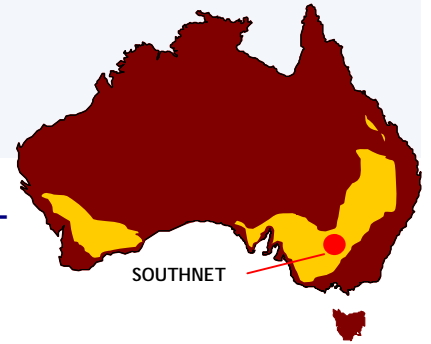

SOUTHNET TRADE AUSTRALIA

72 Wade Avenue
Leeton NSW 2705 Australia
Phone: 61 2 6953 6238
Fax: 61 2 6953 8111
Email: southnet@bigpond.net.au

AUSTRALIAN PASTA

Southnet Trade Australia is located in the Riverina region – at the heart of Australia’s southern grain belt.

Quality Australian grown durum and hard wheat is milled at the Manildra Group durum and hard wheat semolina mill in northern NSW to produce the raw materials for the production of Australia’s finest Vetta and Nanda brands of pasta.

At the Manildra Group’s factory near Leeton in southern NSW, pasta products are manufactured to the highest quality standards for Australian and overseas markets.

As a major regionally based exporter of foods from Australia’s food production areas and an authorised exporter of Manildra Group products Southnet can manage all aspects of the communication and export supply chain from this integrated base.