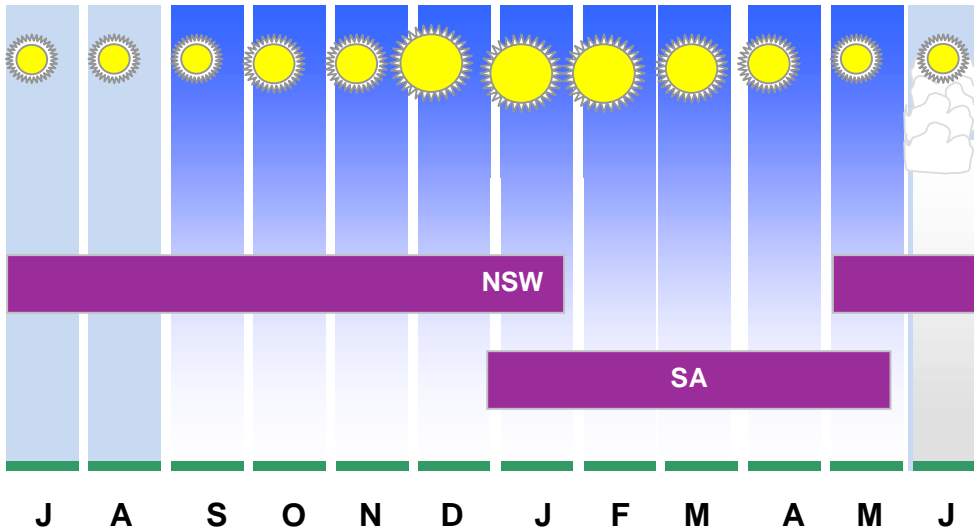

WASHED OR BRUSHED IN BAGS OR BINS

**Southnet Trade Australia** is located in the Riverina region of NSW – the heart of Australia’s largest vegetable growing region. Two potato crops are grown each year, providing freshly harvested potatoes for eight months of the year. South Australian potatoes provide the balance of our year round supply.

Potato farms up to 7,000 acres irrigated from the Murrumbidgee River produce potatoes of high quality. Potatoes are brushed or washed, graded to specification into bags or bins and packed on farm to reduce handling.

Varieties grown include nadine, sebago, coliban, desiree, pontiac and atlantic.

The Spring crop is sown July and August and harvested November to January. The Autumn crop is sown February and March and harvested June to October. Yield per hectare for Spring crop is around 30 tonnes and for Autumn crop around 20 tonnes per hectare.