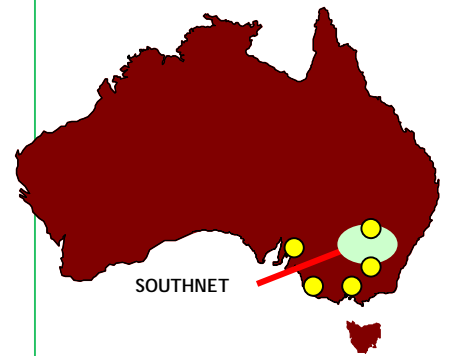

**Southnet Trade Australia is based in the heart of Australia's largest inland wine producing region.**

The Riverina region has the highest proportion of premium varietal fruit of any of the inland Australian grape growing regions. Within a seventy kilometre radius of the Southnet office there are twenty three wineries.

As well as the full range of regional wines Southnet has a procurement network spanning five premier winegrape growing regions of southeastern Australia.

We can select wines of all styles, varieties and qualities according to market requirements. These can be blended to taste for full container lots or we can pack mixed consolidated containers of wines from a number of winemakers.

From the Southnet regional base we have direct access to wineries ranging from large high volume export focused winemakers to small boutique wineries with brands not normally represented in the mainstream markets.